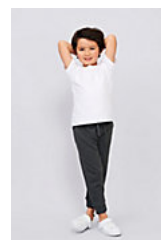

page167

Available sizes

Sizes	XS	S	M	L	XL	XXL	3XL
A/B	80/38	80/40	80/42	80/44	80/46	80/49	80/52

Quality

Style

2 Italian pockets
1 back patch pocket
2x2 rib waist and bottom legs
Drawstring at waist

Packaging

 Carton size : 60 x 40 x26 cm

 Weight per carton : 0.00 kg

Available colours

Related products

SOL'S JAKE KIDS
02121